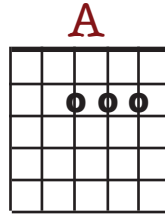

just fine

©2007 Marie-Emma Graves (ASCAP)

A E F#m D A E
Someday you will forgive all my mistakes
F#m D A E
The love that I gave you was misplaced,
F#m D A
but it's gonna work out just fine E...