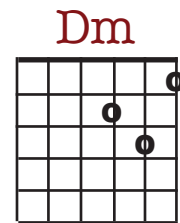

just fine

©2007 Marie-Emma Graves (ASCAP)

A E F#m D A E
 Someday you will forgive all my mistakes
 F#m D A E
 The love that I gave you was misplaced,
 F#m D A
 but it's gonna work out just fine E...

Maybe, if I try to keep what you gave me
 the battle before us will save me
 And its gonna work itself out just fine
 Its gonna work out just fine

Hold on, I just need a dream to grow old on
 I haven't a thing that I'm sold on
 But it's gonna work itself out
 Just fine
 It's gonna work itself...

D E7
 Out on a ledge with my back to the wind
 A F#m
 And the windows too small I don't think I'll get in
 D Dm
 And my lungs gasp for air as the oxygen thins
 E
 Still I reach for the moon again and again
 (E7)
 And again. ◡

Gm	A													
3	↓	↑	3	↓	↑	2	↓	↑	2	↓	↑	2	↓	↑
3			3			2			2			2		
						2			2			2		
1			0			2			0			2		

○ Hold, Then return to verse

	↑		
			2
	↓		2
		0	2
4			

END:

G A A(7) D

NOTES:

This TAB is in the Key of D. To play along with Emma (in the key of A), capo at the 7th fret.

The arrows may give you an idea of a way to strum the chords with the notes... or they may just confuse you....hmmmm