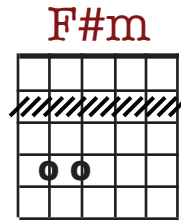

just fine

©2007 Marie-Emma Graves (ASCAP)

A E F#m D A E
 Someday you will forgive all my mistakes
 F#m D A E
 The love that I gave you was misplaced,
 F#m D A
 but it's gonna work out just fine E...

Maybe, if I try to keep what you gave me
 the battle before us will save me
 And its gonna work itself out just fine
 Its gonna work out just fine

Hold on, I just need a dream to grow old on
 I haven't a thing that I'm sold on
 But it's gonna work itself out
 Just fine
 It's gonna work itself...

D E7
 Out on a ledge with my back to the wind
 A F#m
 And the windows too small I don't think I'll get in
 D Dm
 And my lungs gasp for air as the oxygen thins
 E
 Still I reach for the moon again and again
 (E7)
 And again. ◡

Gm	A													
3	↓	↑	3	↓	↑	2	↓	↑	2	↓	↑	2	↓	↑
3			3			2			2			2		
						2			2			2		
1			0			2			0			2		

○ Hold, Then return to verse

	↑		
			2
	↓		2
		0	2
4			

END:

G A A(7) D

NOTES:

This TAB is in the Key of D. To play along with Emma (in the key of A), capo at the 7th fret.

The arrows may give you an idea of a way to strum the chords with the notes... or they may just confuse you....hmmmm