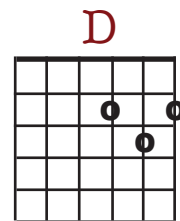

just fine

©2007 Marie-Emma Graves (ASCAP)

A E F#m D A E
 Someday you will forgive all my mistakes
 F#m D A E
 The love that I gave you was misplaced,
 F#m D A
 but it's gonna work out just fine E...

Maybe, if I try to keep what you gave me
 the battle before us will save me
 And its gonna work itself out just fine
 Its gonna work out just fine

Hold on, I just need a dream to grow old on
 I haven't a thing that I'm sold on
 But it's gonna work itself out
 Just fine
 It's gonna work itself...

D E7
 Out on a ledge with my back to the wind
 A F#m
 And the windows too small I don't think I'll get in
 D Dm
 And my lungs gasp for air as the oxygen thins
 E
 Still I reach for the moon again and again
 (E7)
 And again. ◡

Gm	A													
3	↓	↑	3	↓	↑	2	↓	↑	2	↓	↑	2	↓	↑
3			3			2			2			2		
						2			2			2		
1			0			2			0			2		

○ Hold, Then return to verse

	↑		
			2
	↓		2
		0	2
4			

END:

G A A(7) D

NOTES:

This TAB is in the Key of D. To play along with Emma (in the key of A), capo at the 7th fret.

The arrows may give you an idea of a way to strum the chords with the notes... or they may just confuse you....hmmmm