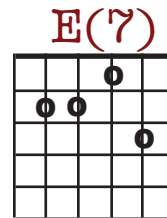

just fine

©2007 Marie-Emma Graves (ASCAP)

A E F#m D A E
 Someday you will forgive all my mistakes
 F#m D A E
 The love that I gave you was misplaced,
 F#m D A
 but it's gonna work out just fine E...

Maybe, if I try to keep what you gave me
 the battle before us will save me
 And its gonna work itself out just fine
 Its gonna work out just fine

Hold on, I just need a dream to grow old on
 I haven't a thing that I'm sold on
 But it's gonna work itself out
 Just fine
 It's gonna work itself...

D E7
 Out on a ledge with my back to the wind
 A F#m
 And the windows too small I don't think I'll get in
 D Dm
 And my lungs gasp for air as the oxygen thins
 E
 Still I reach for the moon again and again
 (E7)
 And again. ◡

Gm	A													
3	↓	↑	3	↓	↑	2	↓	↑	2	↓	↑	2	↓	↑
3			3			2			2			2		
						2			2			2		
1			0			2			0			2		

○ Hold, Then return to verse

	↑		
			2
	↓		2
		0	2
4			

END:

G A A(7) D

NOTES:

This TAB is in the Key of D. To play along with Emma (in the key of A), capo at the 7th fret.

The arrows may give you an idea of a way to strum the chords with the notes... or they may just confuse you....hmmmm