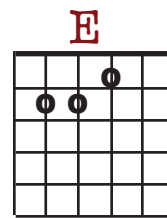

just fine

©2007 Marie-Emma Graves (ASCAP)

A E F#m D A E
 Someday you will forgive all my mistakes
 F#m D A E
 The love that I gave you was misplaced,
 F#m D A
 but it's gonna work out just fine E...

Maybe, if I try to keep what you gave me
 the battle before us will save me
 And its gonna work itself out just fine
 Its gonna work out just fine

Hold on, I just need a dream to grow old on
 I haven't a thing that I'm sold on
 But it's gonna work itself out
 Just fine
 It's gonna work itself...

D E7
 Out on a ledge with my back to the wind
 A F#m
 And the windows too small I don't think I'll get in
 D Dm
 And my lungs gasp for air as the oxygen thins
 E
 Still I reach for the moon again and again
 (E7)
 And again. ◡

Gm	A													
3	↓	↑	3	↓	↑	2	↓	↑	2	↓	↑	2	↓	↑
3			3			2			2			2		
						2			2			2		
1			0			2			0			2		

○ Hold, Then return to verse

	↑		
			2
	↓		2
		0	2
4			

END:

G A A(7) D

NOTES:

This TAB is in the Key of D. To play along with Emma (in the key of A), capo at the 7th fret.

The arrows may give you an idea of a way to strum the chords with the notes... or they may just confuse you....hmmmm