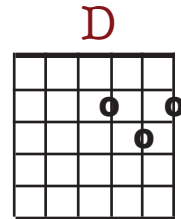

D A D
Staying home in negligee?

D G D
No matter where the hours went

G A D
I barely covered my fanny either way.

(Instrumental 1st 2 lines of verse)

Vs2

I left home 50 minutes late
And asked myself what was the use
I turned around and closed the gate
Then crawled back into bed with you.

Vs3

Called the office, sniffed twice
And told the boss must be the flu.
F# G
You rolled over and said "it's nice
to stay at home in bed with you."

Chorus

Instrumental (F#m-G)

Coffee simmers on the stove.

We bide the afternoon away.
F#m G
Amazing how the hours go...