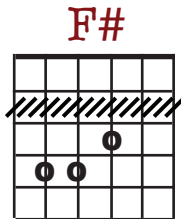

D A D
Staying home in negligee?

D G D
No matter where the hours went

G A D
I barely covered my fanny either way.

(Instrumental 1st 2 lines of verse)

Vs2

I left home 50 minutes late
And asked myself what was the use
I turned around and closed the gate
Then crawled back into bed with you.

Vs3

Called the office, sniffed twice
And told the boss must be the flu.
F# G
You rolled over and said "it's nice
to stay at home in bed with you."

Chorus

Instrumental (F#m-G)

Coffee simmers on the stove.

We bide the afternoon away.
F#m G
Amazing how the hours go...