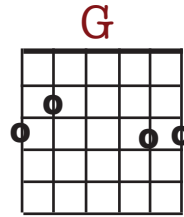

D A D
Staying home in negligee?

D G D
No matter where the hours went

G A D
I barely covered my fanny either way.

(Instrumental 1st 2 lines of verse)

Vs2

I left home 50 minutes late
And asked myself what was the use
I turned around and closed the gate
Then crawled back into bed with you.

Vs3

Called the office, sniffed twice
And told the boss must be the flu.
F# G
You rolled over and said "it's nice
to stay at home in bed with you."

Chorus

Instrumental (F#m-G)

Coffee simmers on the stove.

We bide the afternoon away.
F#m G
Amazing how the hours go...