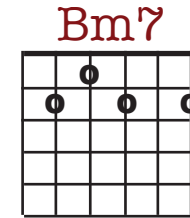

# thirsty

©2007 Marie-Emma Graves (ASCAP)

Em Bm7 Em Bm7  
 They're digging and they're drilling holes in the Middle East:  
 Em Bm7 Em Bm7 Em  
 Searching underneath the earth for something that we need.

For daily life, it's in our homes. Without it we'd be dead.

No, it's not oil under the soil. It's called the watershed.

CHORUS

Em  
 Think your water bottle's gonna save you from the drought?

G Em  
 You're gonna be thirsty when the water runs out...

G Em

2—0—2—4	2—0—0	2	2
2—2—2—2	2—2—2—0	2—2	2
		3	0

you're gonna be thirsty when the water runs out.

Echo Instrumental

Notes:

The guitar line follows the melody of the chorus and then repeats it between each time-- except the last time when the instrumental melody comes first and then the songs finishes with one last chorus (of course)

This music is in the key of Em. To play along with "Thirsty" on **songs of water/songs of war**, capo at the 2nd fret to be in the key of F#m.